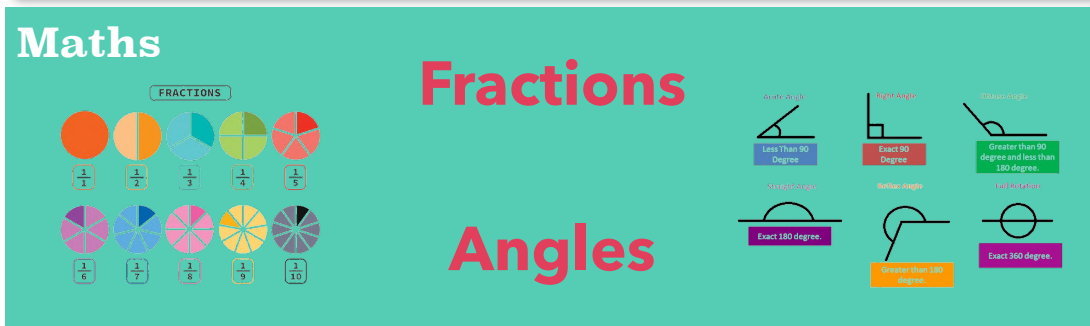

Maths

Fractions

Angles